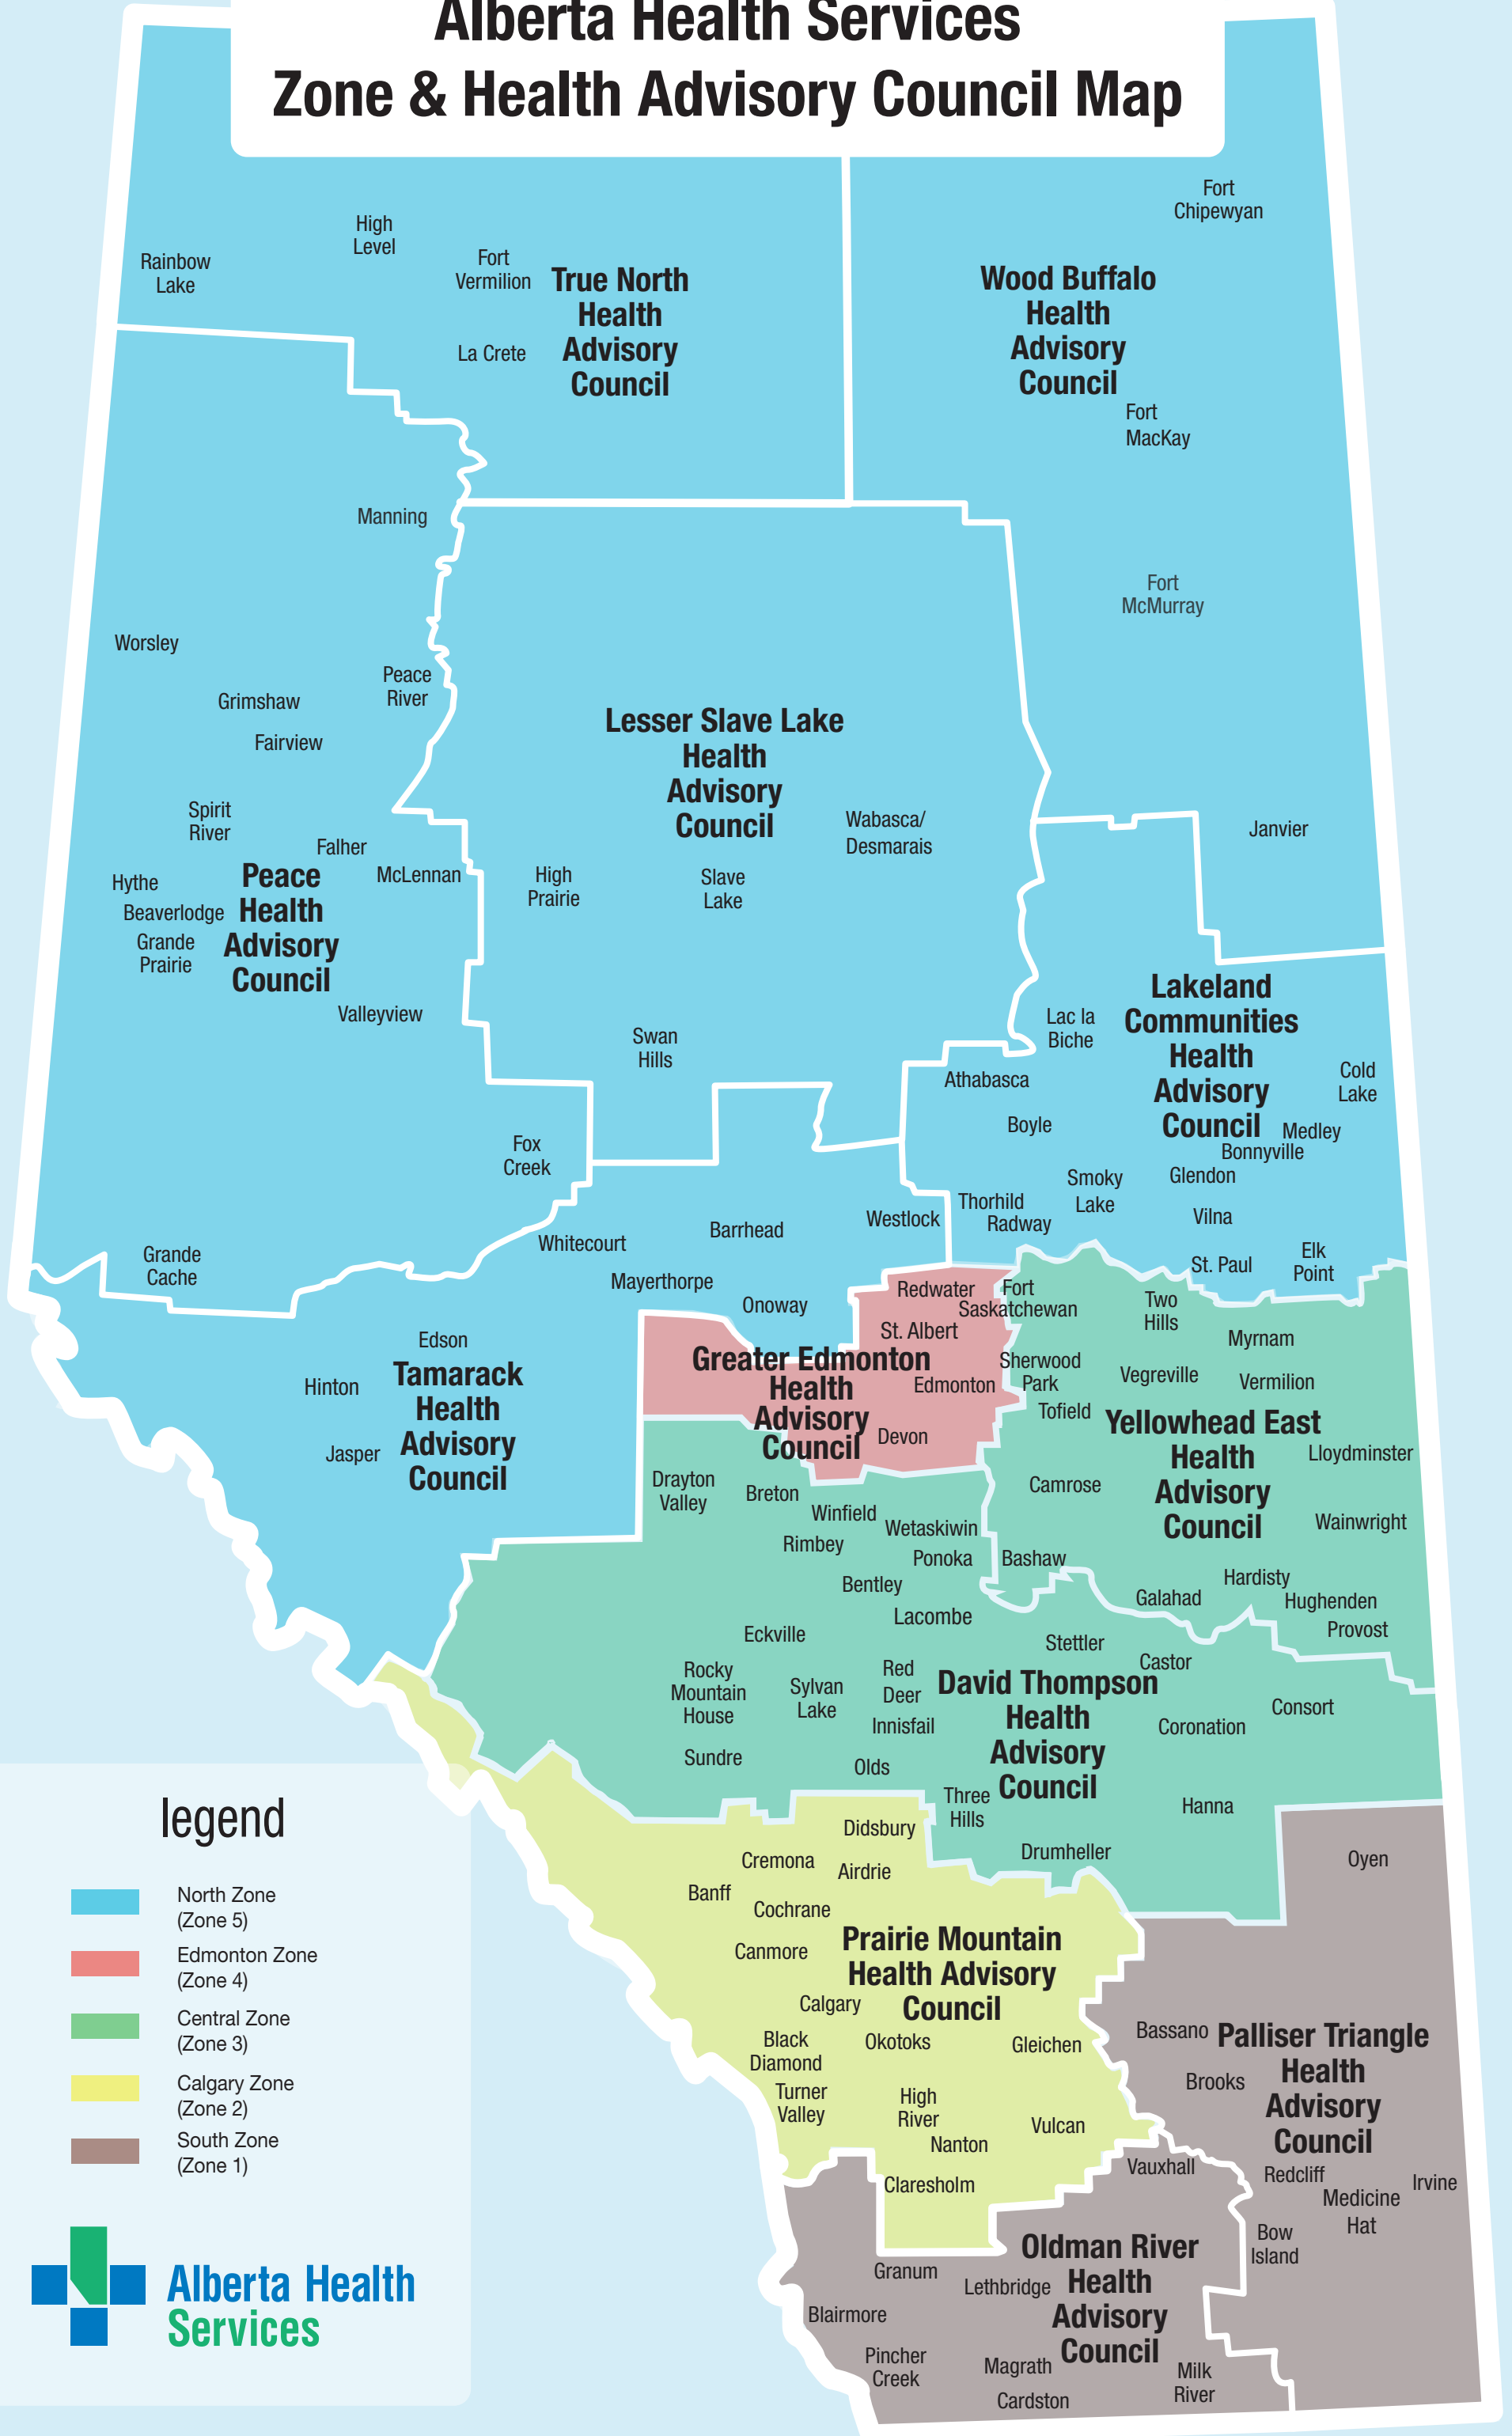

# Alberta Health Services Zone & Health Advisory Council Map

## Legend

- North Zone (Zone 5)
- Edmonton Zone (Zone 4)
- Central Zone (Zone 3)
- Calgary Zone (Zone 2)
- South Zone (Zone 1)