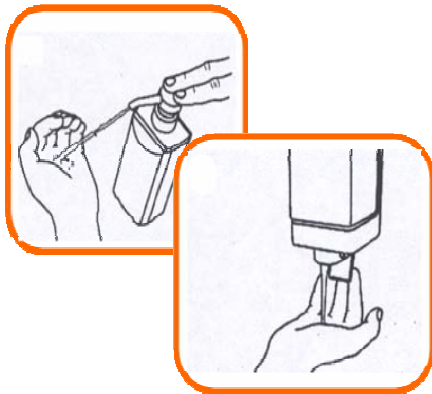

How to Use Alcohol-based Hand Rub

Hands **must be wet** for at least **20 seconds**

1 Apply one to two pumps of hand rub into palm

2 Rub all the surfaces of your hands and wrists

3 Include finger tips and thumbs

4 Rub until hands are completely dry