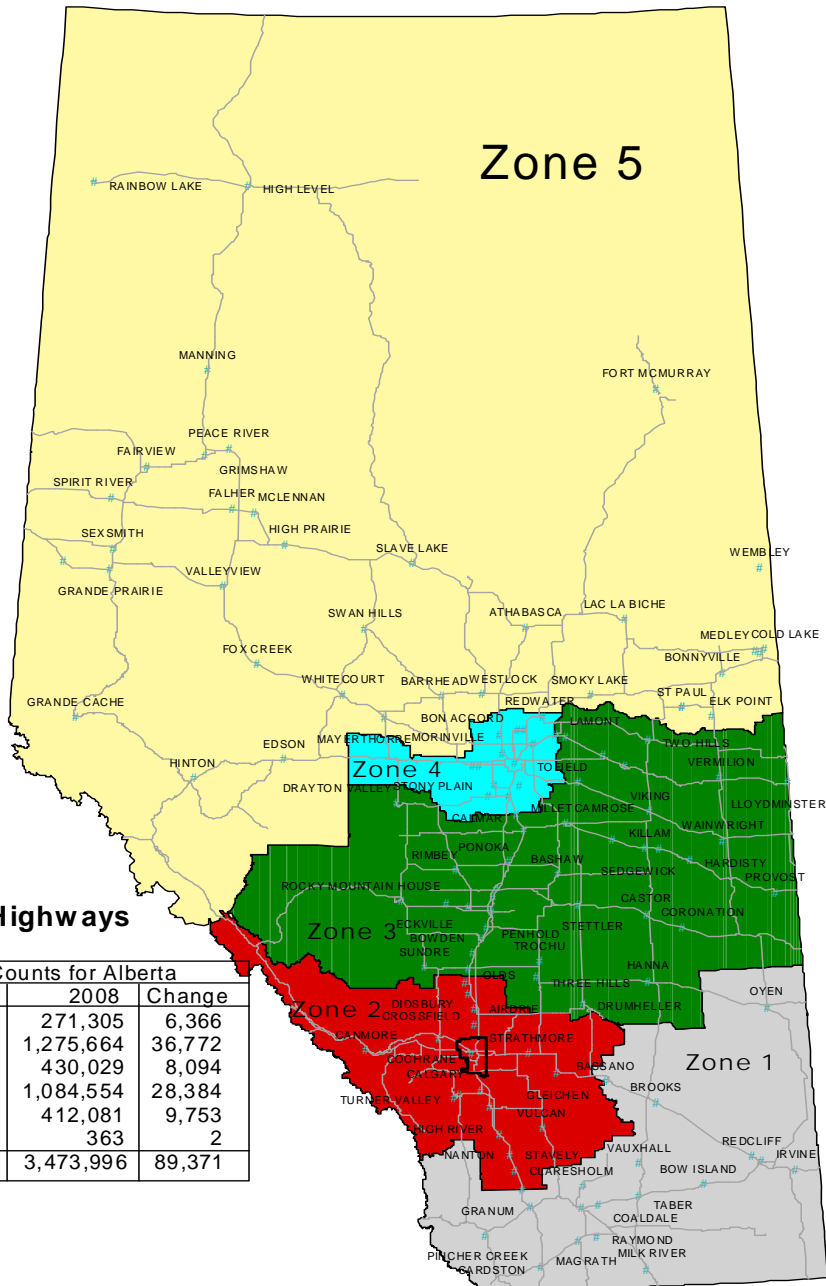

# A L B E R T A

 Primary Highways

Population Counts for Alberta			
New Zones	2007	2008	Change
Zone 1	264,939	271,305	6,366
Zone 2	1,238,892	1,275,664	36,772
Zone 3	421,935	430,029	8,094
Zone 4	1,056,170	1,084,554	28,384
Zone 5	402,328	412,081	9,753
Unknown	361	363	2
<b>Totals</b>	<b>3,384,625</b>	<b>3,473,996</b>	<b>89,371</b>