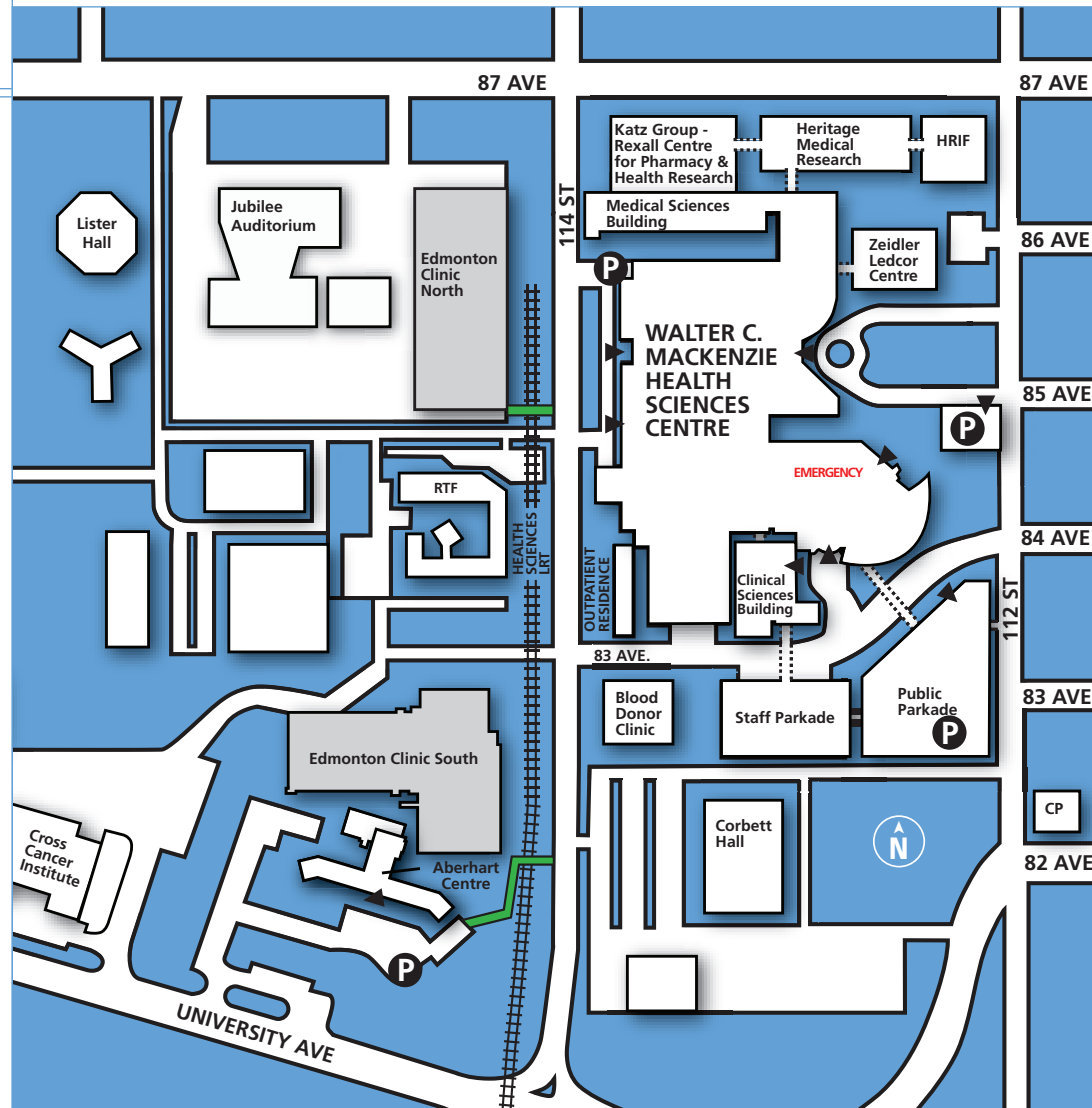

SITE MAP

Walter C. Mackenzie Health Sciences Centre

ABC Aberhart Centre

CSB Clinical Sciences Building

OPR Outpatient Residence

CP College Plaza

P Public Parking

▲ Entrance

■ Future Site

■ Pedestrian/LRT Crossing

GENERAL DIRECTORY

	LEVEL		LEVEL
ABACUS	0	Friends of the University Hospital (Volunteers)	1
Administration	1	Gift Shops	
Admitting & Registration	1	Bearlyland (Stollery)	1
Adult Echocardiography	1	The Friends Gift Shop	1
Bernard Snell Hall	1	Health Records	0
Cashier's Office	1	Kaw-Kaw-Koo Aboriginal Gathering Room	5
Clinical Engineering	0	Lab Medicine	4
Clinics		Libraries	
A.H. Owen & Family Stroke Prevention Clinic	1	John Scott Health Sciences Library	2
Adult Pre-Admission Clinic	2	Patient Library	4
Cardiac Outpatient Services	2	Lost & Found (Security)	0
Dental Clinic	2	McMullen Art Gallery	1
Family Medicine Clinic	1	MRI (Magnetic Resonance Imaging)	1
Medicine Clinic	2	Outpatient Lab	1
Metabolic Clinic	2	Outpatient Residence	OPR
Paediatric Ambulatory Clinic (Stollery)	1	Parking Office	0
Paediatric Pre-Admission Clinic (Stollery)	1	Pharmacy (Rexall Outpatient Pharmacy)	1
Seniors' Clinic		Physiotherapy (Rehabilitation Services)	1
Surgery Clinic		Plaster Room	1
Cystology	1	Prayer Centre/Chapel	5
Day Surgery	1	Psychiatric Services	1
Day Ward	1	Radiology (Diagnostic Imaging)	2
Dermatology Clinic		Rehabilitation Services	1
Diagnostic Imaging	2	Renal Dialysis	5
EEG Lab (Radiology)	1	Security	0
Emergency Department	1	Shaw Interactive Theatre	0
Endoscopy	1	Sigmoidoscopy	1
Facilities Management	0	Social Work	1
Faculty of Medicine & Dentistry	2	Speech Pathology & Audiology	1
Food Services		Spiritual Care and Multicultural Services	1
112th Street Grill	1	Stollery Children's Hospital Foundation	CP
Cafeteria	1	The Family Room	4
Caffe Fantini	2	Transplant Clinics	CSB1
Healthy Trendz Cafe	1	University Hospital Foundation	1
Mr Sub	1	Urology (Cystoscopy)	1
Trendz Express	1	X-ray (Diagnostic Imaging)	2