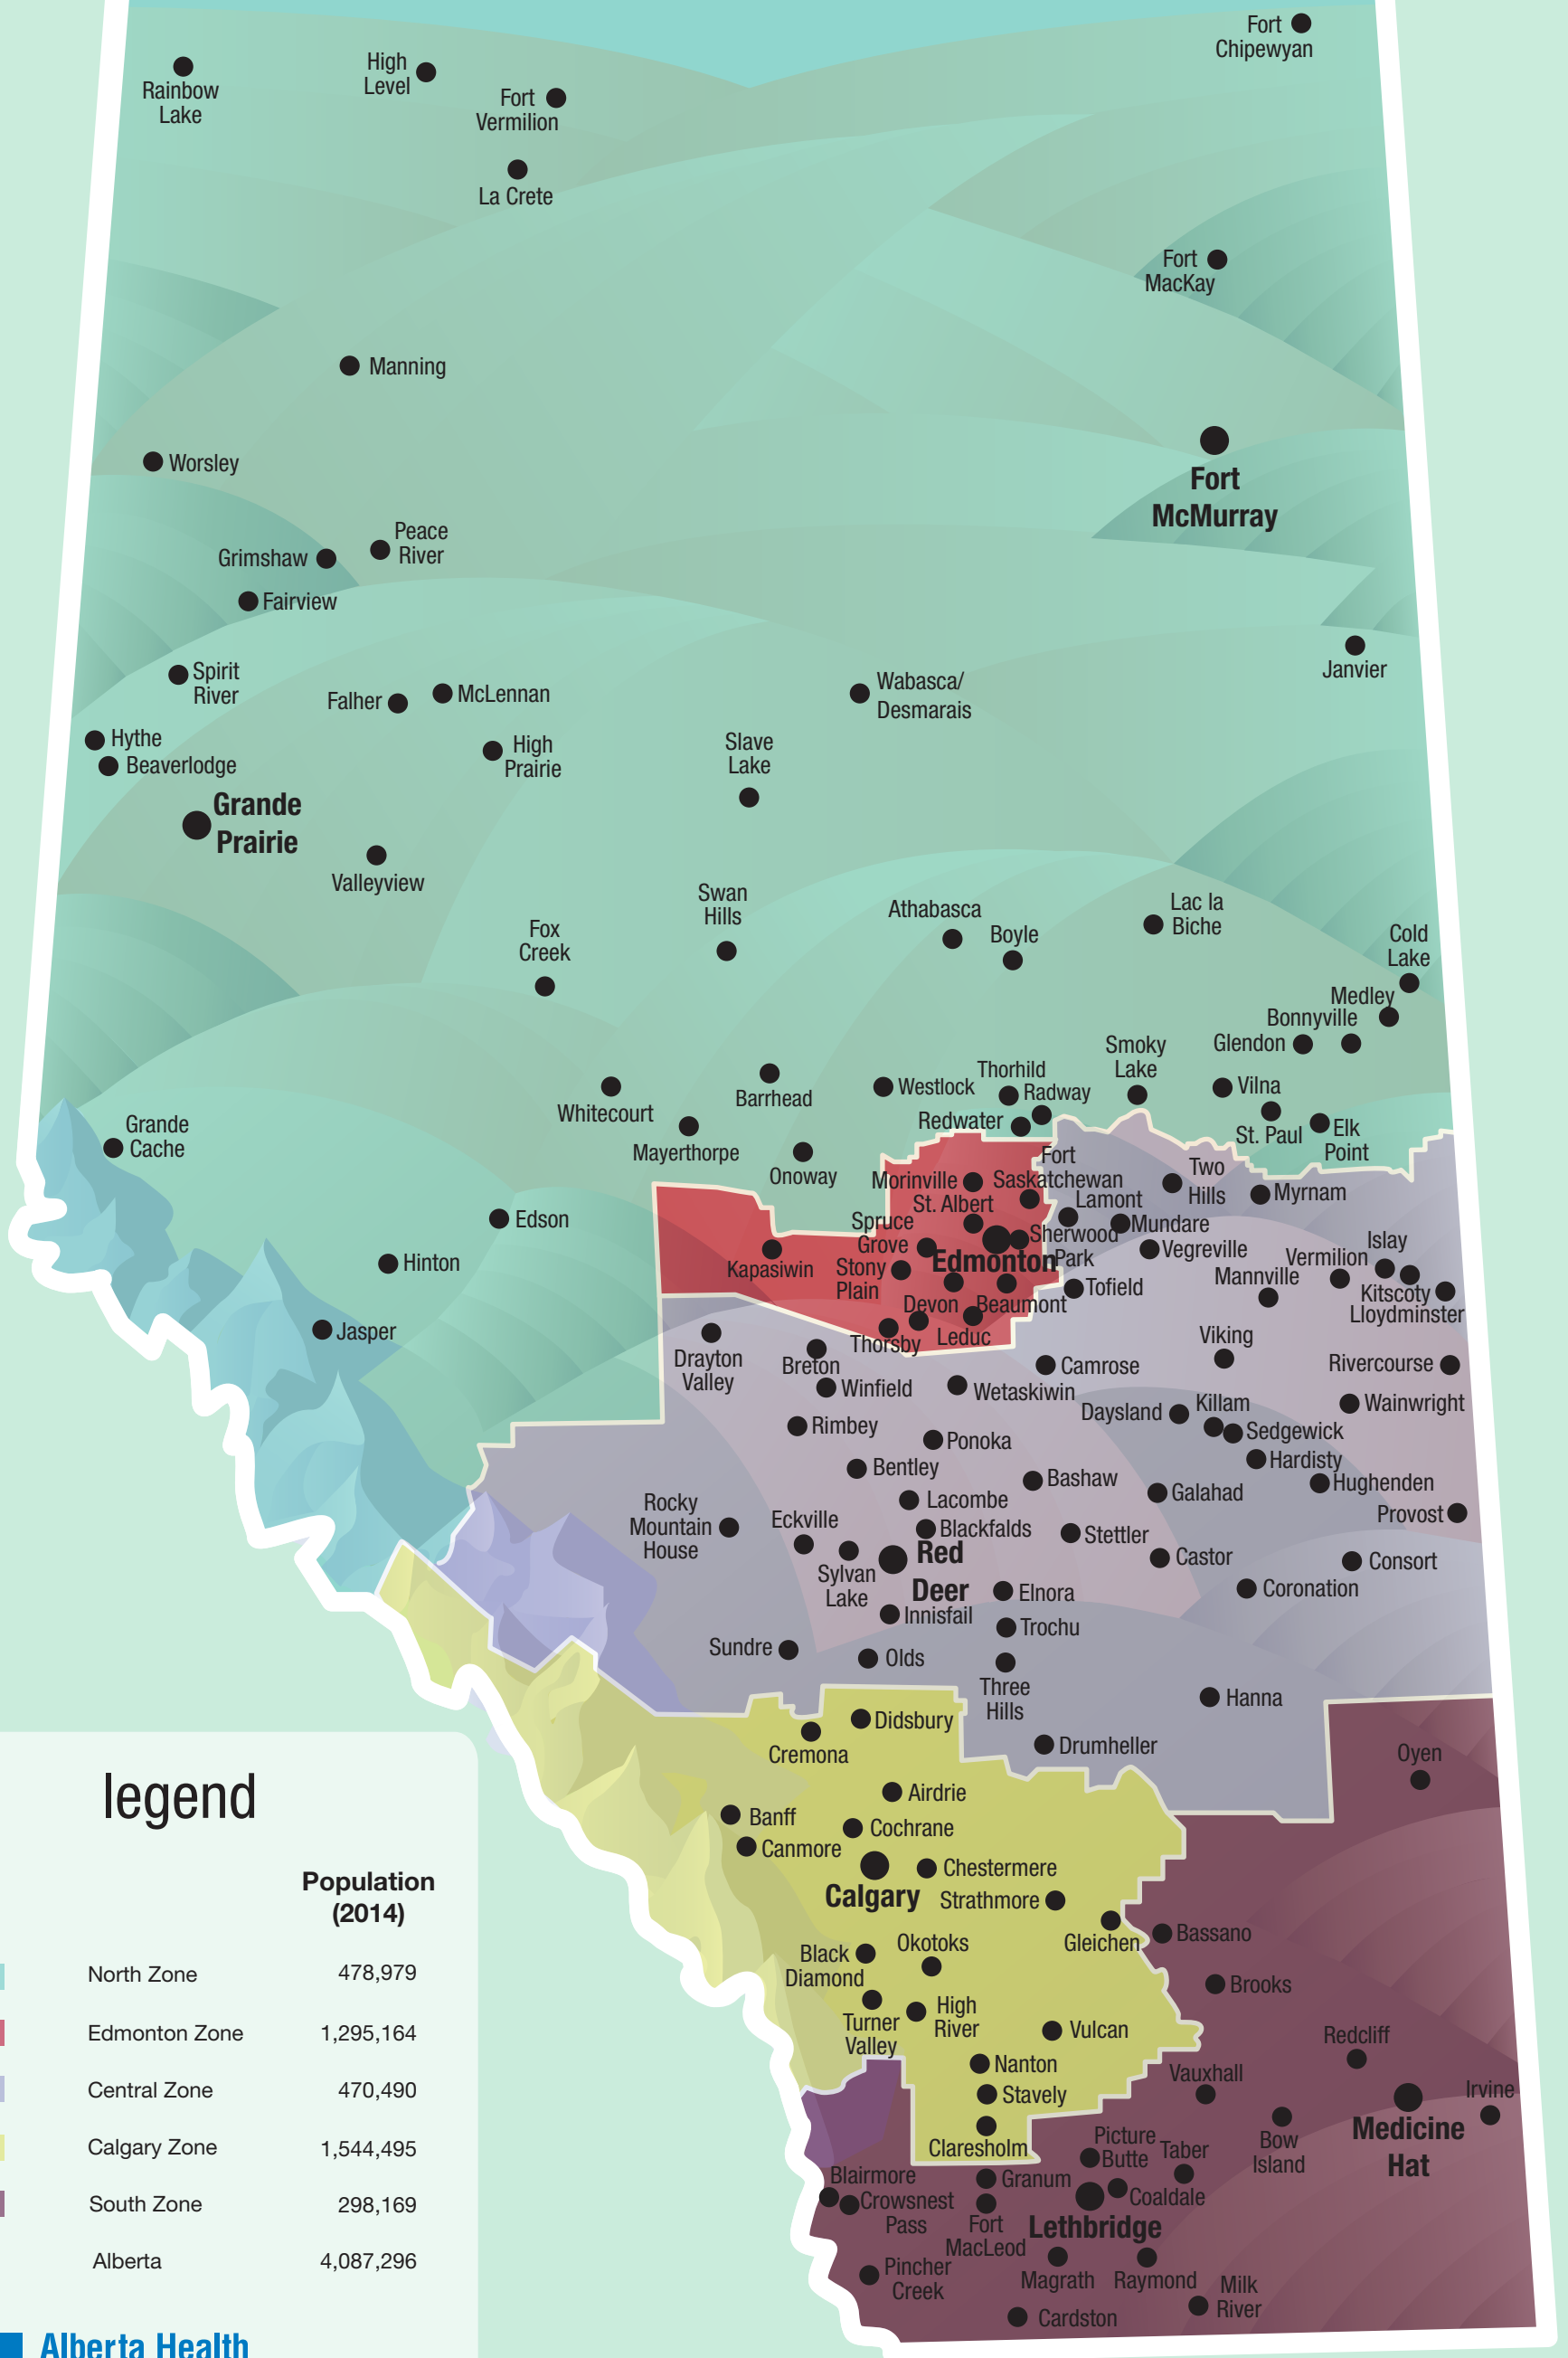

Alberta Health Services Zone Map

Legend

	Population (2014)
	North Zone 478,979
	Edmonton Zone 1,295,164
	Central Zone 470,490
	Calgary Zone 1,544,495
	South Zone 298,169
	Alberta 4,087,296