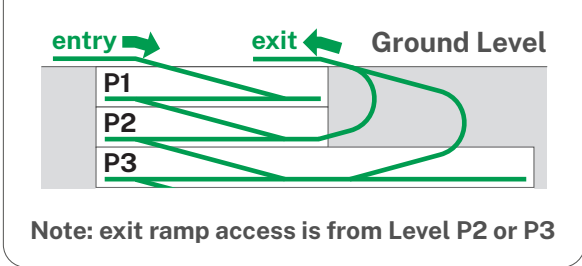

Legend

- Primary parking lots
- Secondary surface parking
- Best drop-off point
- Accessible parking
- Elevator
- Site Connector: pathway of connected corridors that will take you to any building
- Pay by plate meter

Parking Level P1

Arthur Child parkade: public parking levels

Note: exit ramp access is from Level P2 or P3

★ entry ramp

Once you park, take note of:

Parking floor Level: P1
Aisle: Outside, Middle, or Inside

This will help you find your vehicle when you are ready to leave.

*Parking Elevators travel up to Main Floor only; transfer to Building Elevators to reach higher Floors.

Parking Level P2

Arthur Child parkade: public parking levels

Once you park, take note of:
Parking floor Level: P2
Aisle: Outside, Middle, or Inside

This will help you find your vehicle when you are ready to leave.

Parking Level P3

Arthur Child parkade: public parking levels