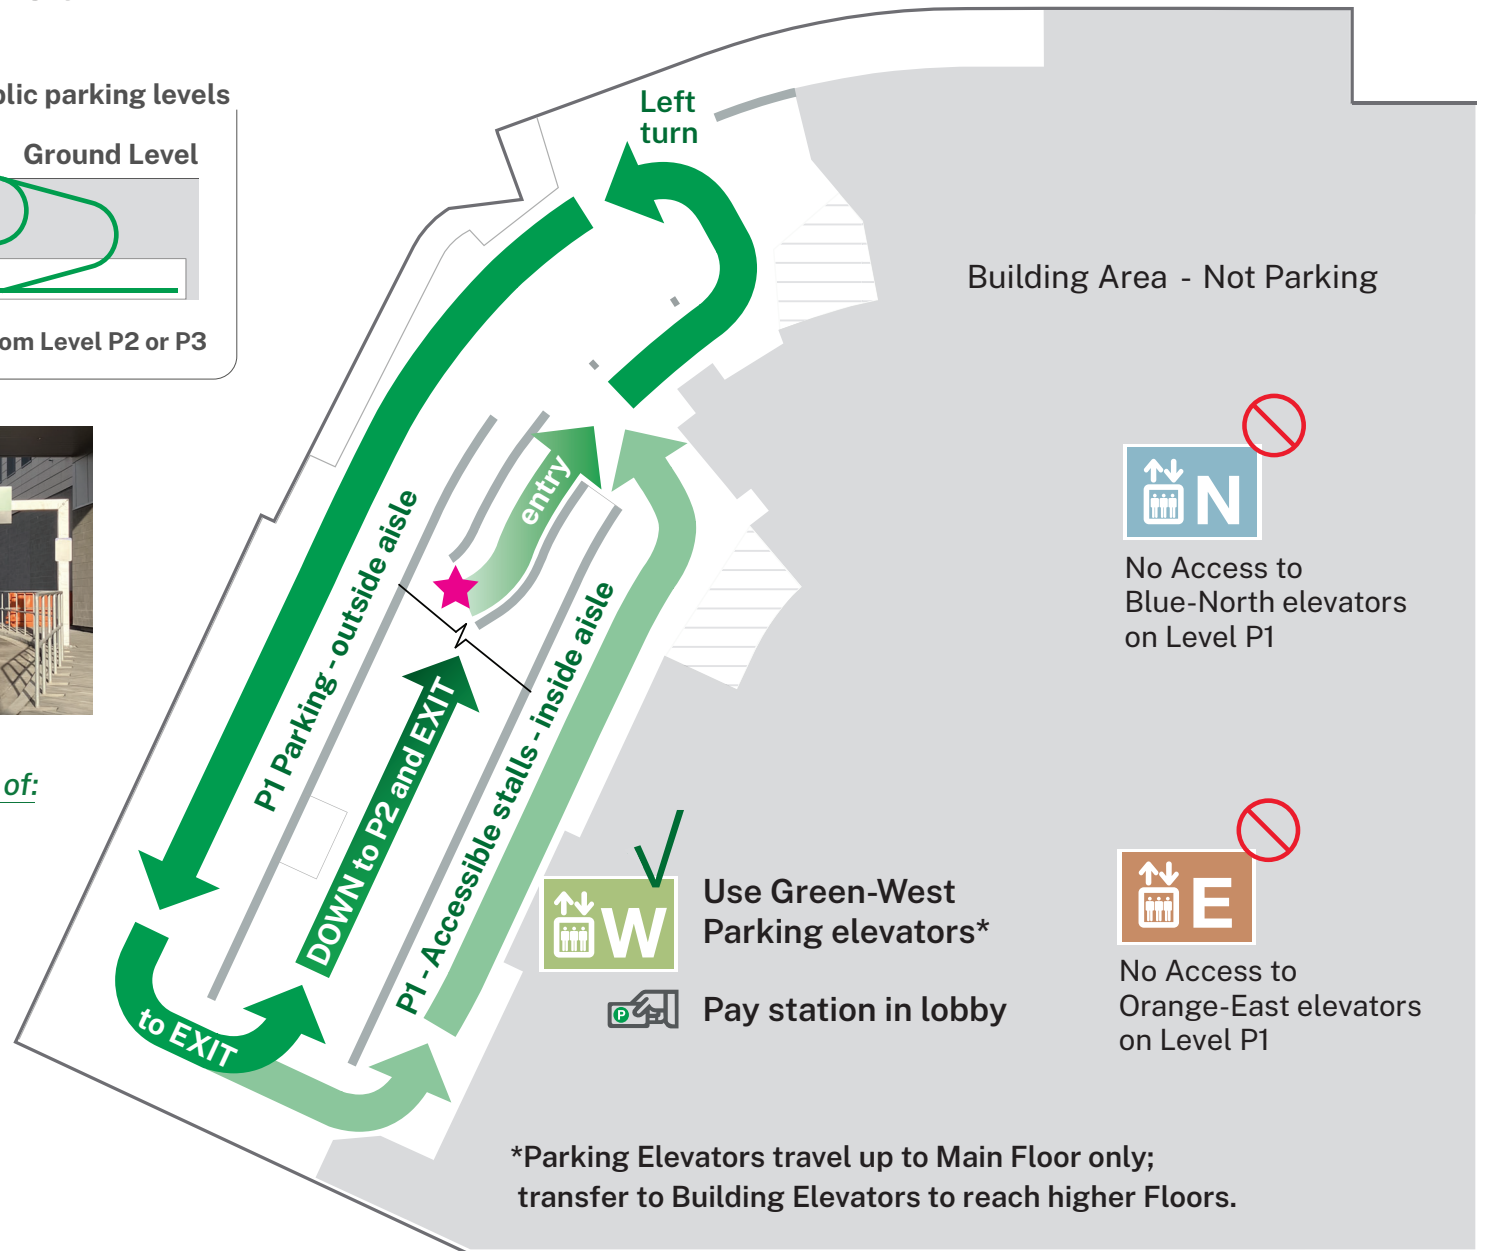

Legend

- Primary parking lots
- Secondary surface parking
- Best drop-off point
- Accessible parking
- Elevator
- Site Connector: pathway of connected corridors that will take you to any building
- Pay by plate meter

Parking Level P1

Arthur Child parkade: public parking levels

Note: exit ramp access is from Level P2 or P3

★ entry ramp

Once you park, take note of:

Parking floor Level: P1
Aisle: Outside, Middle, or Inside

This will help you find your vehicle when you are ready to leave.

*Parking Elevators travel up to Main Floor only; transfer to Building Elevators to reach higher Floors.

Parking Level P2

Arthur Child parkade: public parking levels

Once you park, take note of:
Parking floor Level: P2
Aisle: Outside, Middle, or Inside

This will help you find your vehicle when you are ready to leave.

Parking Level P3

Arthur Child parkade: public parking levels