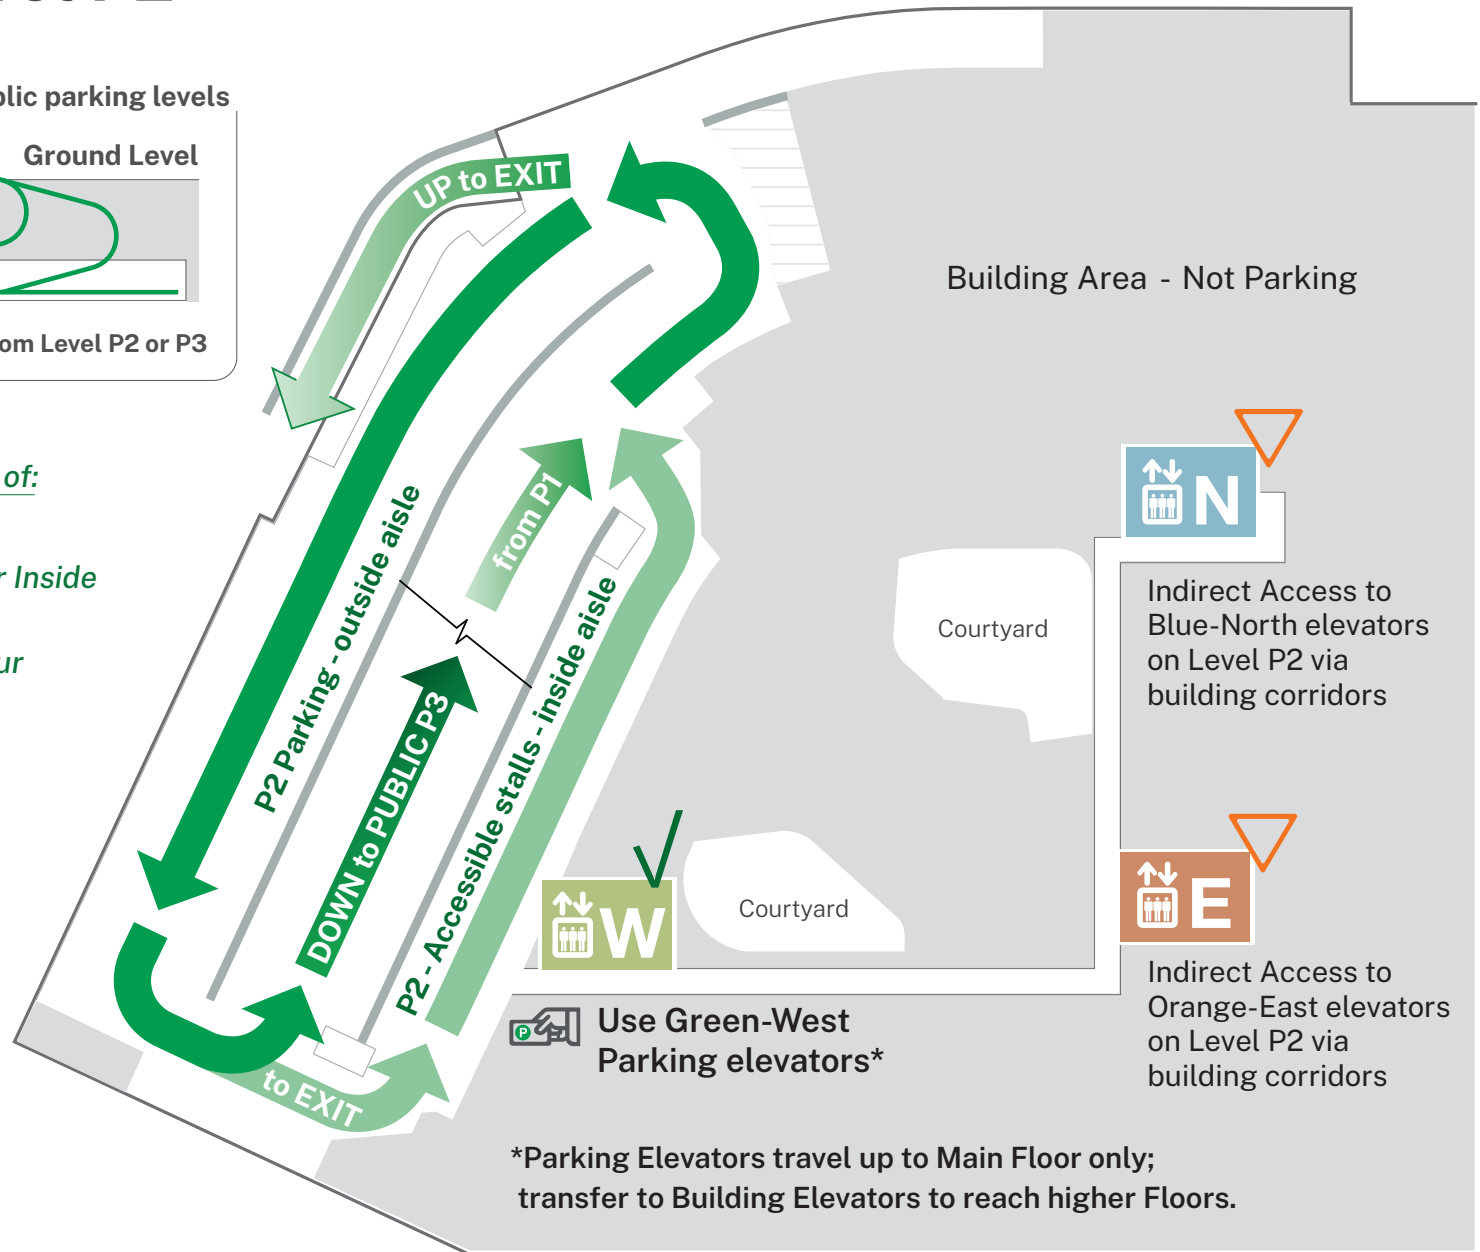

Legend

- Primary parking lots
- Secondary surface parking
- Best drop-off point
- Accessible parking
- Elevator
- Site Connector: pathway of connected corridors that will take you to any building
- Pay by plate meter

Parking Level P1

Arthur Child parkade: public parking levels

Note: exit ramp access is from Level P2 or P3

★ entry ramp

Once you park, take note of:

Parking floor Level: P1
Aisle: Outside, Middle, or Inside

This will help you find your vehicle when you are ready to leave.

*Parking Elevators travel up to Main Floor only; transfer to Building Elevators to reach higher Floors.

Parking Level P2

Arthur Child parkade: public parking levels

Once you park, take note of:
Parking floor Level: P2
Aisle: Outside, Middle, or Inside

This will help you find your vehicle when you are ready to leave.

Parking Level P3

Arthur Child parkade: public parking levels