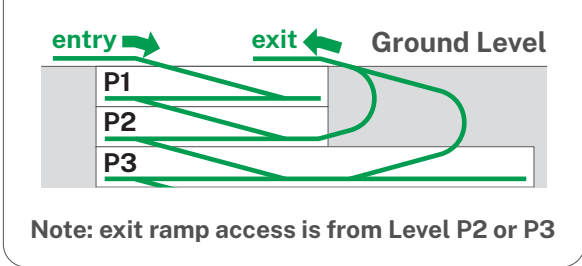

Parking Level P1

Arthur Child parkade: public parking levels

Note: exit ramp access is from Level P2 or P3

★ entry ramp

Once you park, take note of:

Parking floor Level: P1
Aisle: Outside, Middle, or Inside

This will help you find your vehicle when you are ready to leave.

*Parking Elevators travel up to Main Floor only; transfer to Building Elevators to reach higher Floors.

Parking Level P2

Arthur Child parkade: public parking levels

Once you park, take note of:
Parking floor Level: P2
Aisle: Outside, Middle, or Inside

This will help you find your vehicle when you are ready to leave.

Parking Level P3

Arthur Child parkade: public parking levels