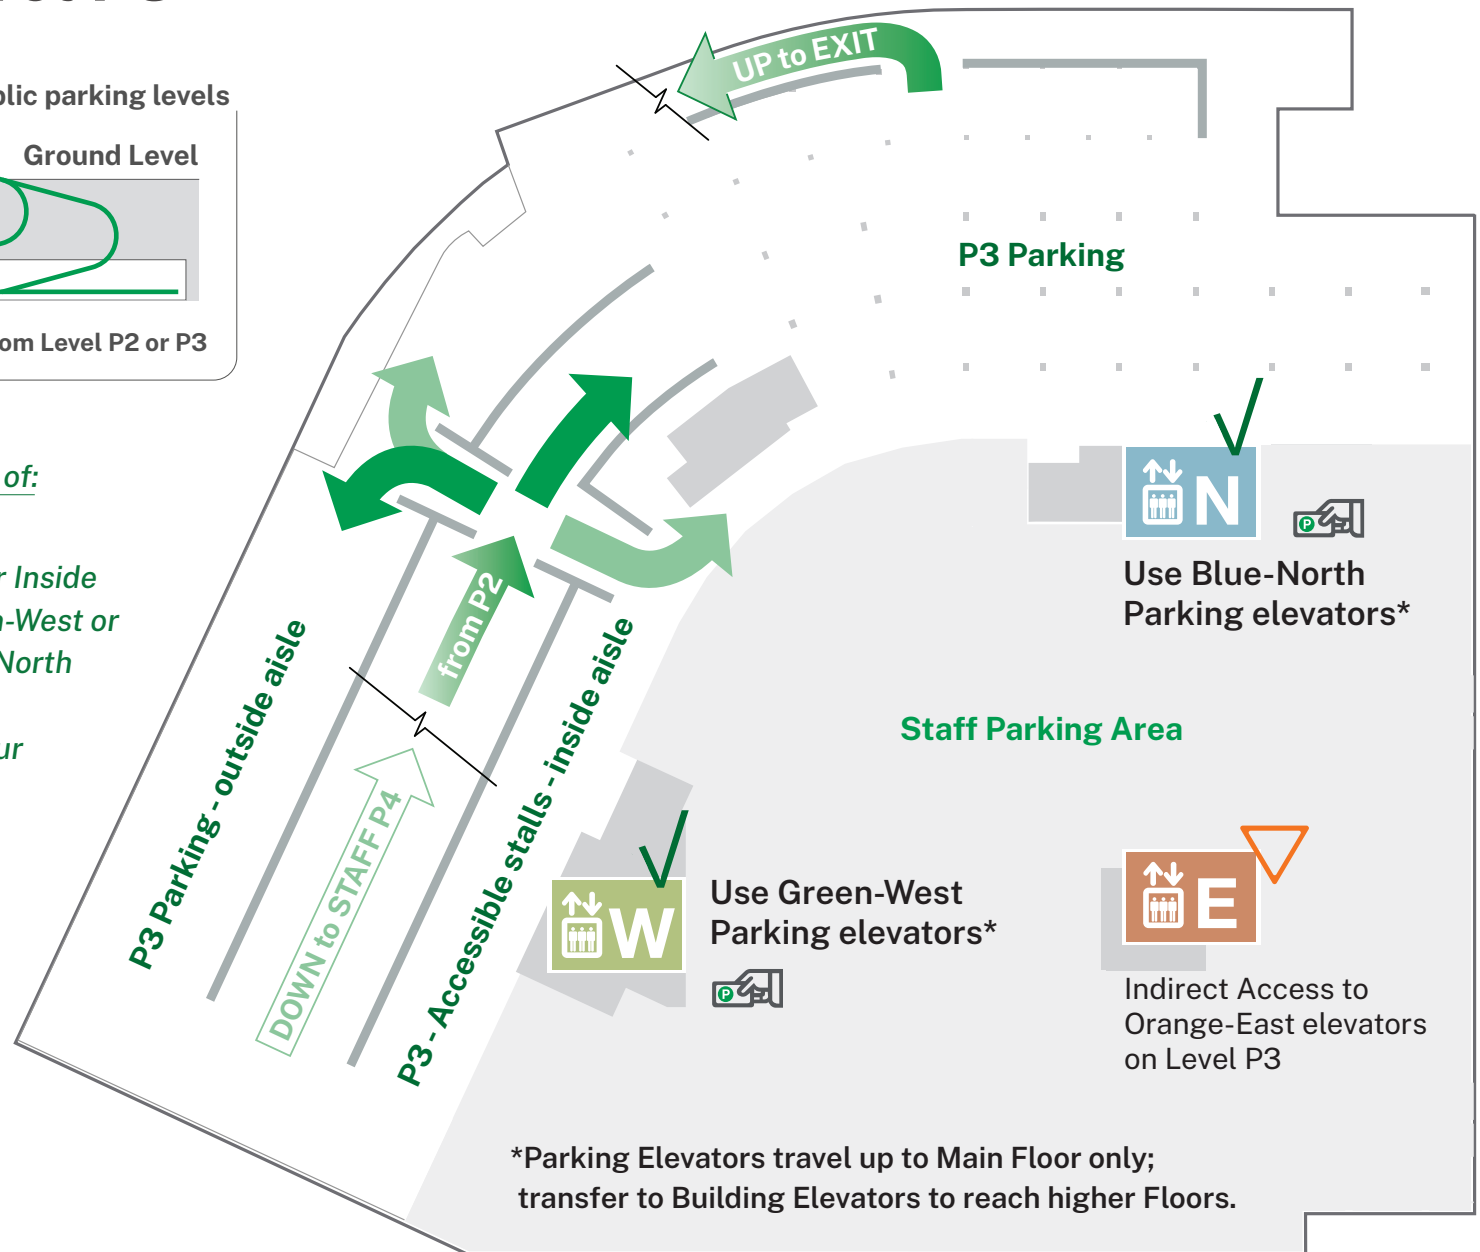

- Use the bridge on the 3rd level of the North Parking to enter into the Health Sciences Centre. Follow directions to the Site Connector. When you arrive, follow directions to the Arthur Child, when you arrive you will be on Level 2.

This will help you find your vehicle when you are ready to leave.

*Parking Elevators travel up to Main Floor only; transfer to Building Elevators to reach higher Floors.

Parking Level P2

Arthur Child parkade: public parking levels

Once you park, take note of:
Parking floor Level: P2
Aisle: Outside, Middle, or Inside

This will help you find your vehicle when you are ready to leave.

Parking Level P3

Arthur Child parkade: public parking levels

Once you park, take note of:

Parking floor Level: P3

Aisle: Outside, Middle, or Inside

Nearest elevators: Green-West or Blue-North

This will help you find your vehicle when you are ready to leave.

*Parking Elevators travel up to Main Floor only; transfer to Building Elevators to reach higher Floors.