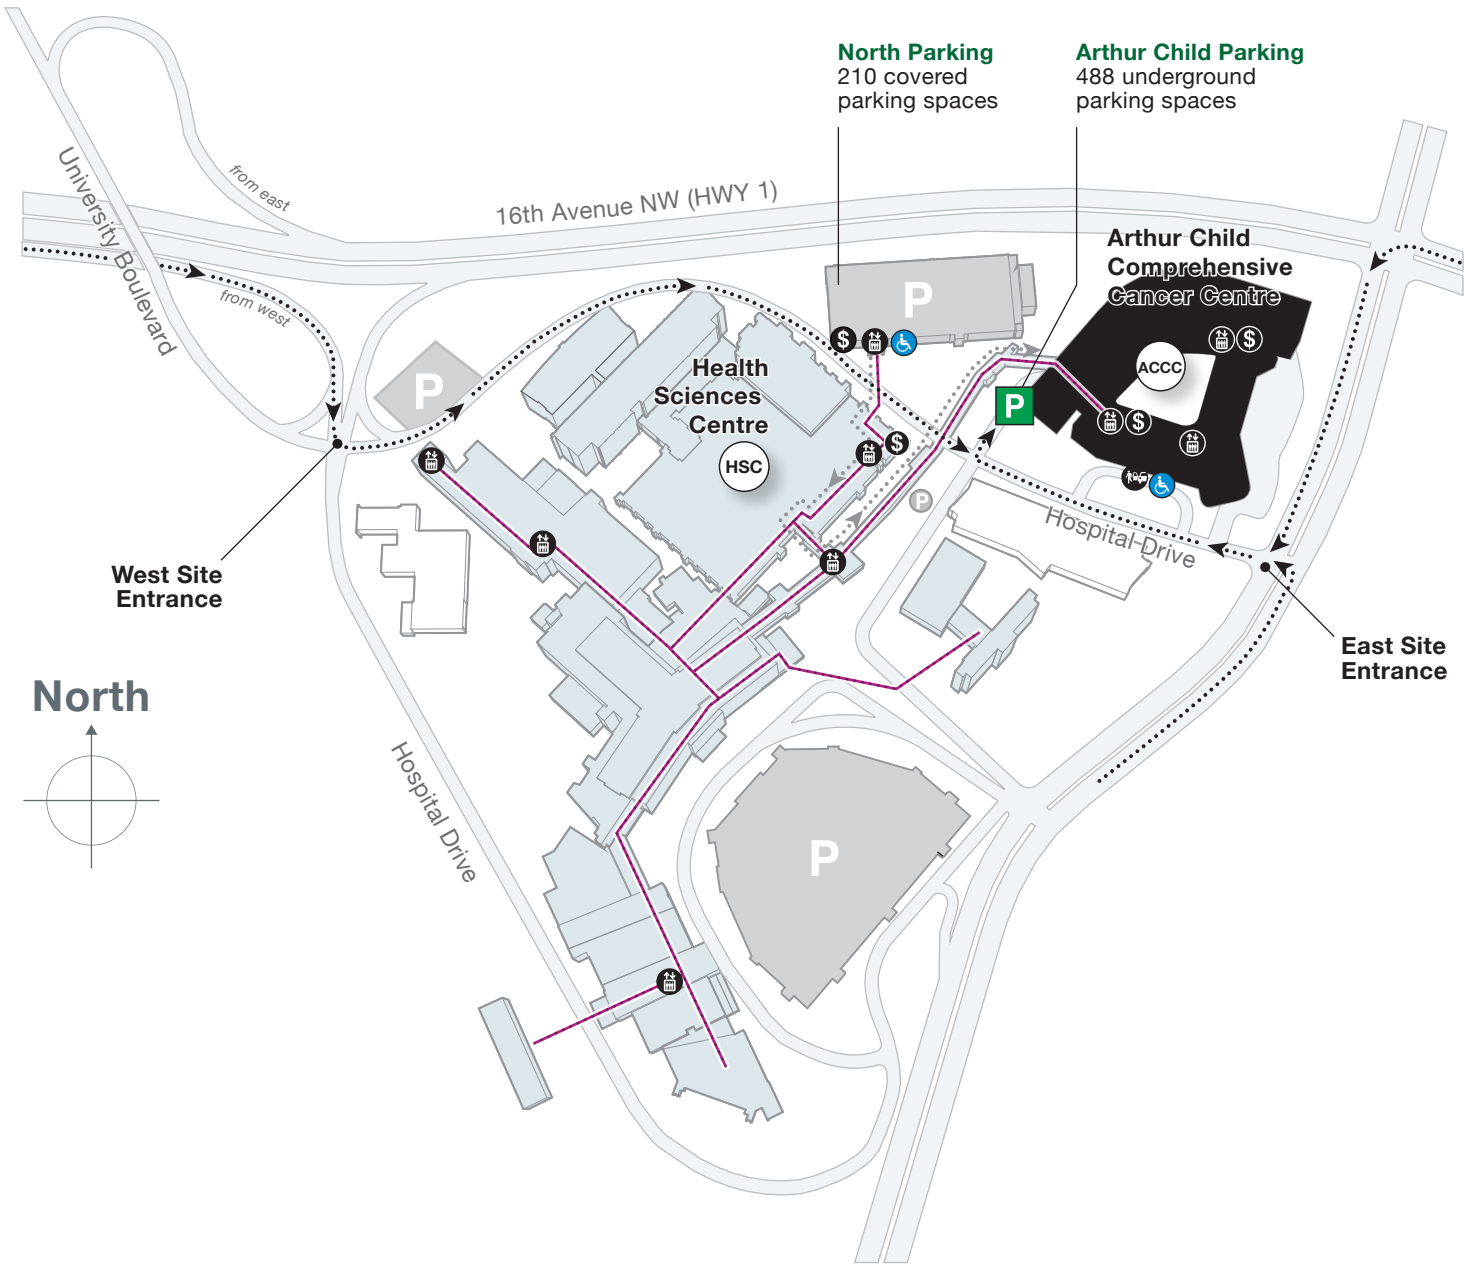

Visiting Arthur Child Comprehensive Cancer Centre

Use the Best Site Entrance

- If approaching from the east, use the East Site Entrance off 29th Street NW.
- If approaching from the west, use the Hospital Drive turn-off from 16th Avenue.

Parking & Drop-Off

- The Arthur Child Parking Lot is the best parking option.
- If parking is not available in the Arthur Child Parking Lot, then use North Parking.

Getting to the Arthur Child Cancer Centre from the Underground Parking Lot

- Within the Arthur Child Parking, use the West, East, or North elevator banks to access the Main Level.
- The Site Connector can be access from Level 2.

Getting to the Arthur Child Cancer Centre from North Parking

- Use the bridge on the 3rd level of the North Parking to enter into the Health Sciences Centre. Follow directions to the Site Connector. When you arrive, follow directions to the Arthur Child, when you arrive you will be on Level 2.