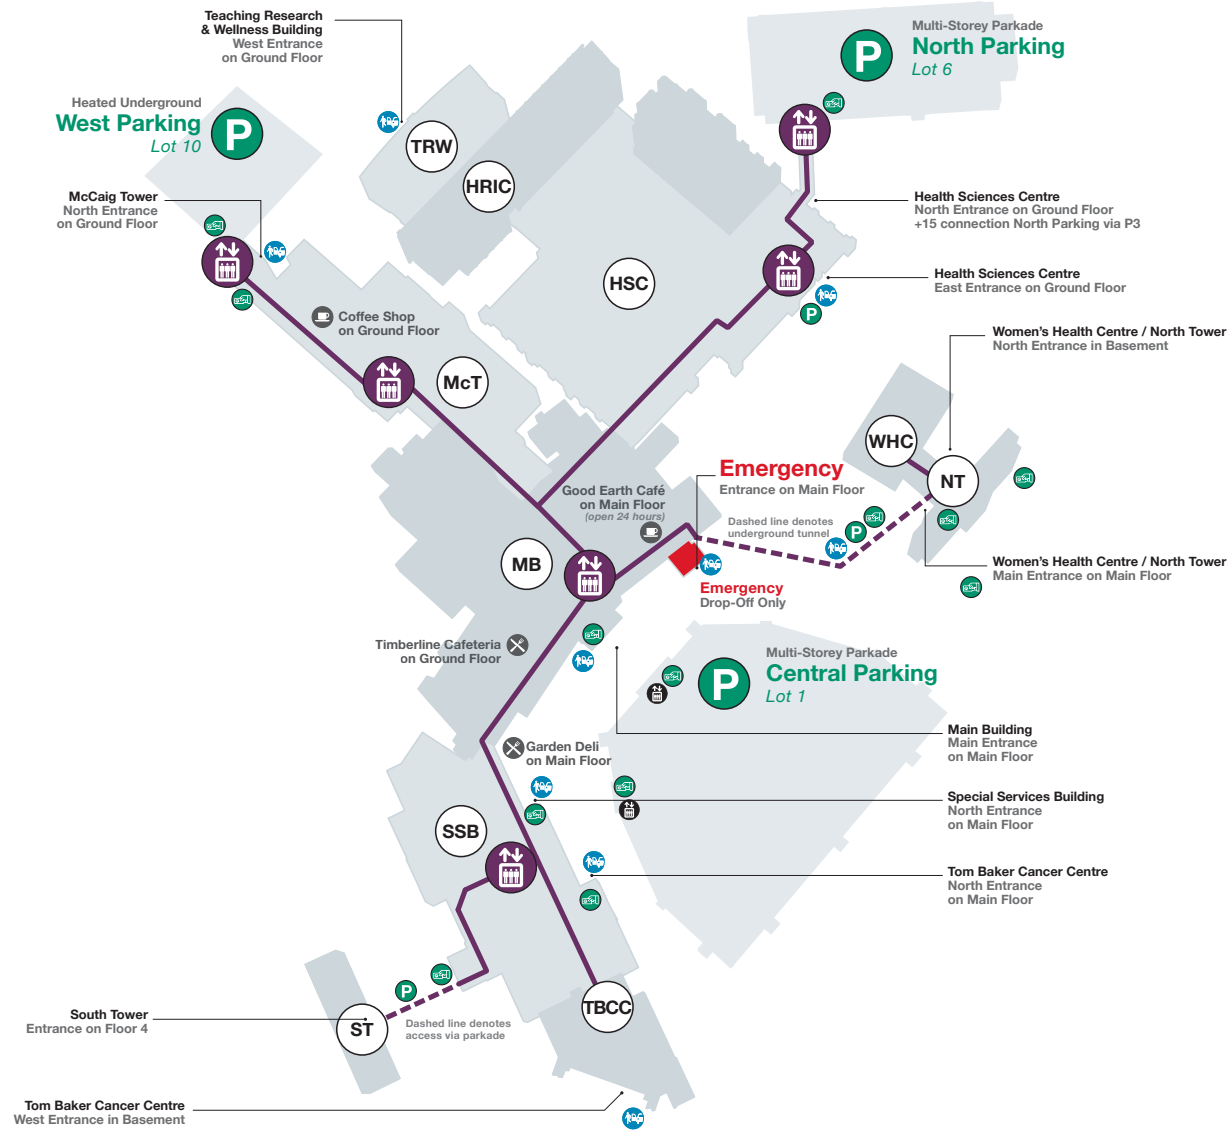

Foothills Medical Centre Site Map

The Foothills Trail is the pathway of connected corridors that will take you to any building.

Follow the Foothills Trail symbol to get to the building you are looking for.

Use Foothills Trail elevators to transfer between floors.

Building Legend

- HSC** Health Sciences Centre
· University of Calgary Medical Clinics (UCMC)
- HRIC** Health Research Innovation Centre
- MB** Main Building
Emergency
- McT** McCaig Tower
- NT** North Tower
- ST** South Tower
- SSB** Special Services Building
- TBCC** Tom Baker Cancer Centre
- TRW** Teaching Research & Wellness
- WHC** Women's Health Centre

Legend

- Foothills Trail**
- Foothills Trail Connected Elevator**
Use Foothills Trail connected elevators to get to the building you are looking for
- Elevator**
- Parking Lot**
- Parking Pay Station**
Note: any Pay Station can be used to pay for parking at any lot
- Drop-Off Points**
- Cafeteria**
- Coffee Shop**