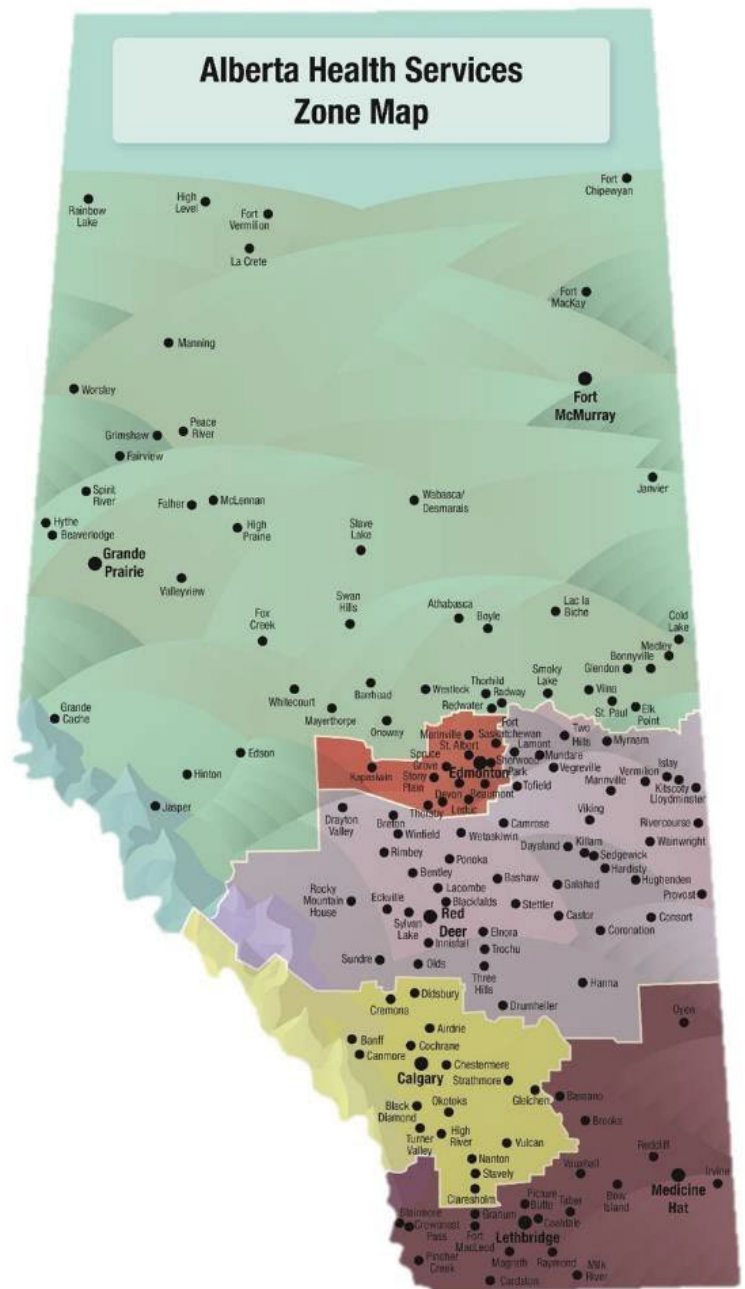

# Which Zone do I live in?

## Why does Alberta Health Services have Zones?

Alberta Health Services (AHS) divides the province into 5 geographical zones to make it easier to manage and make decisions. Managing 5 zones makes it easier for us to listen and respond to our local communities, staff members and, ultimately, **you**.

## What are the Zones?

Our 5 geographical zones are:

- [North Zone](#)
- [Edmonton Zone](#)
- [Central Zone](#)
- [Calgary Zone](#)
- [South Zone](#)

## Which Zone do I belong to?

See the map below or review the community lists to locate your community.