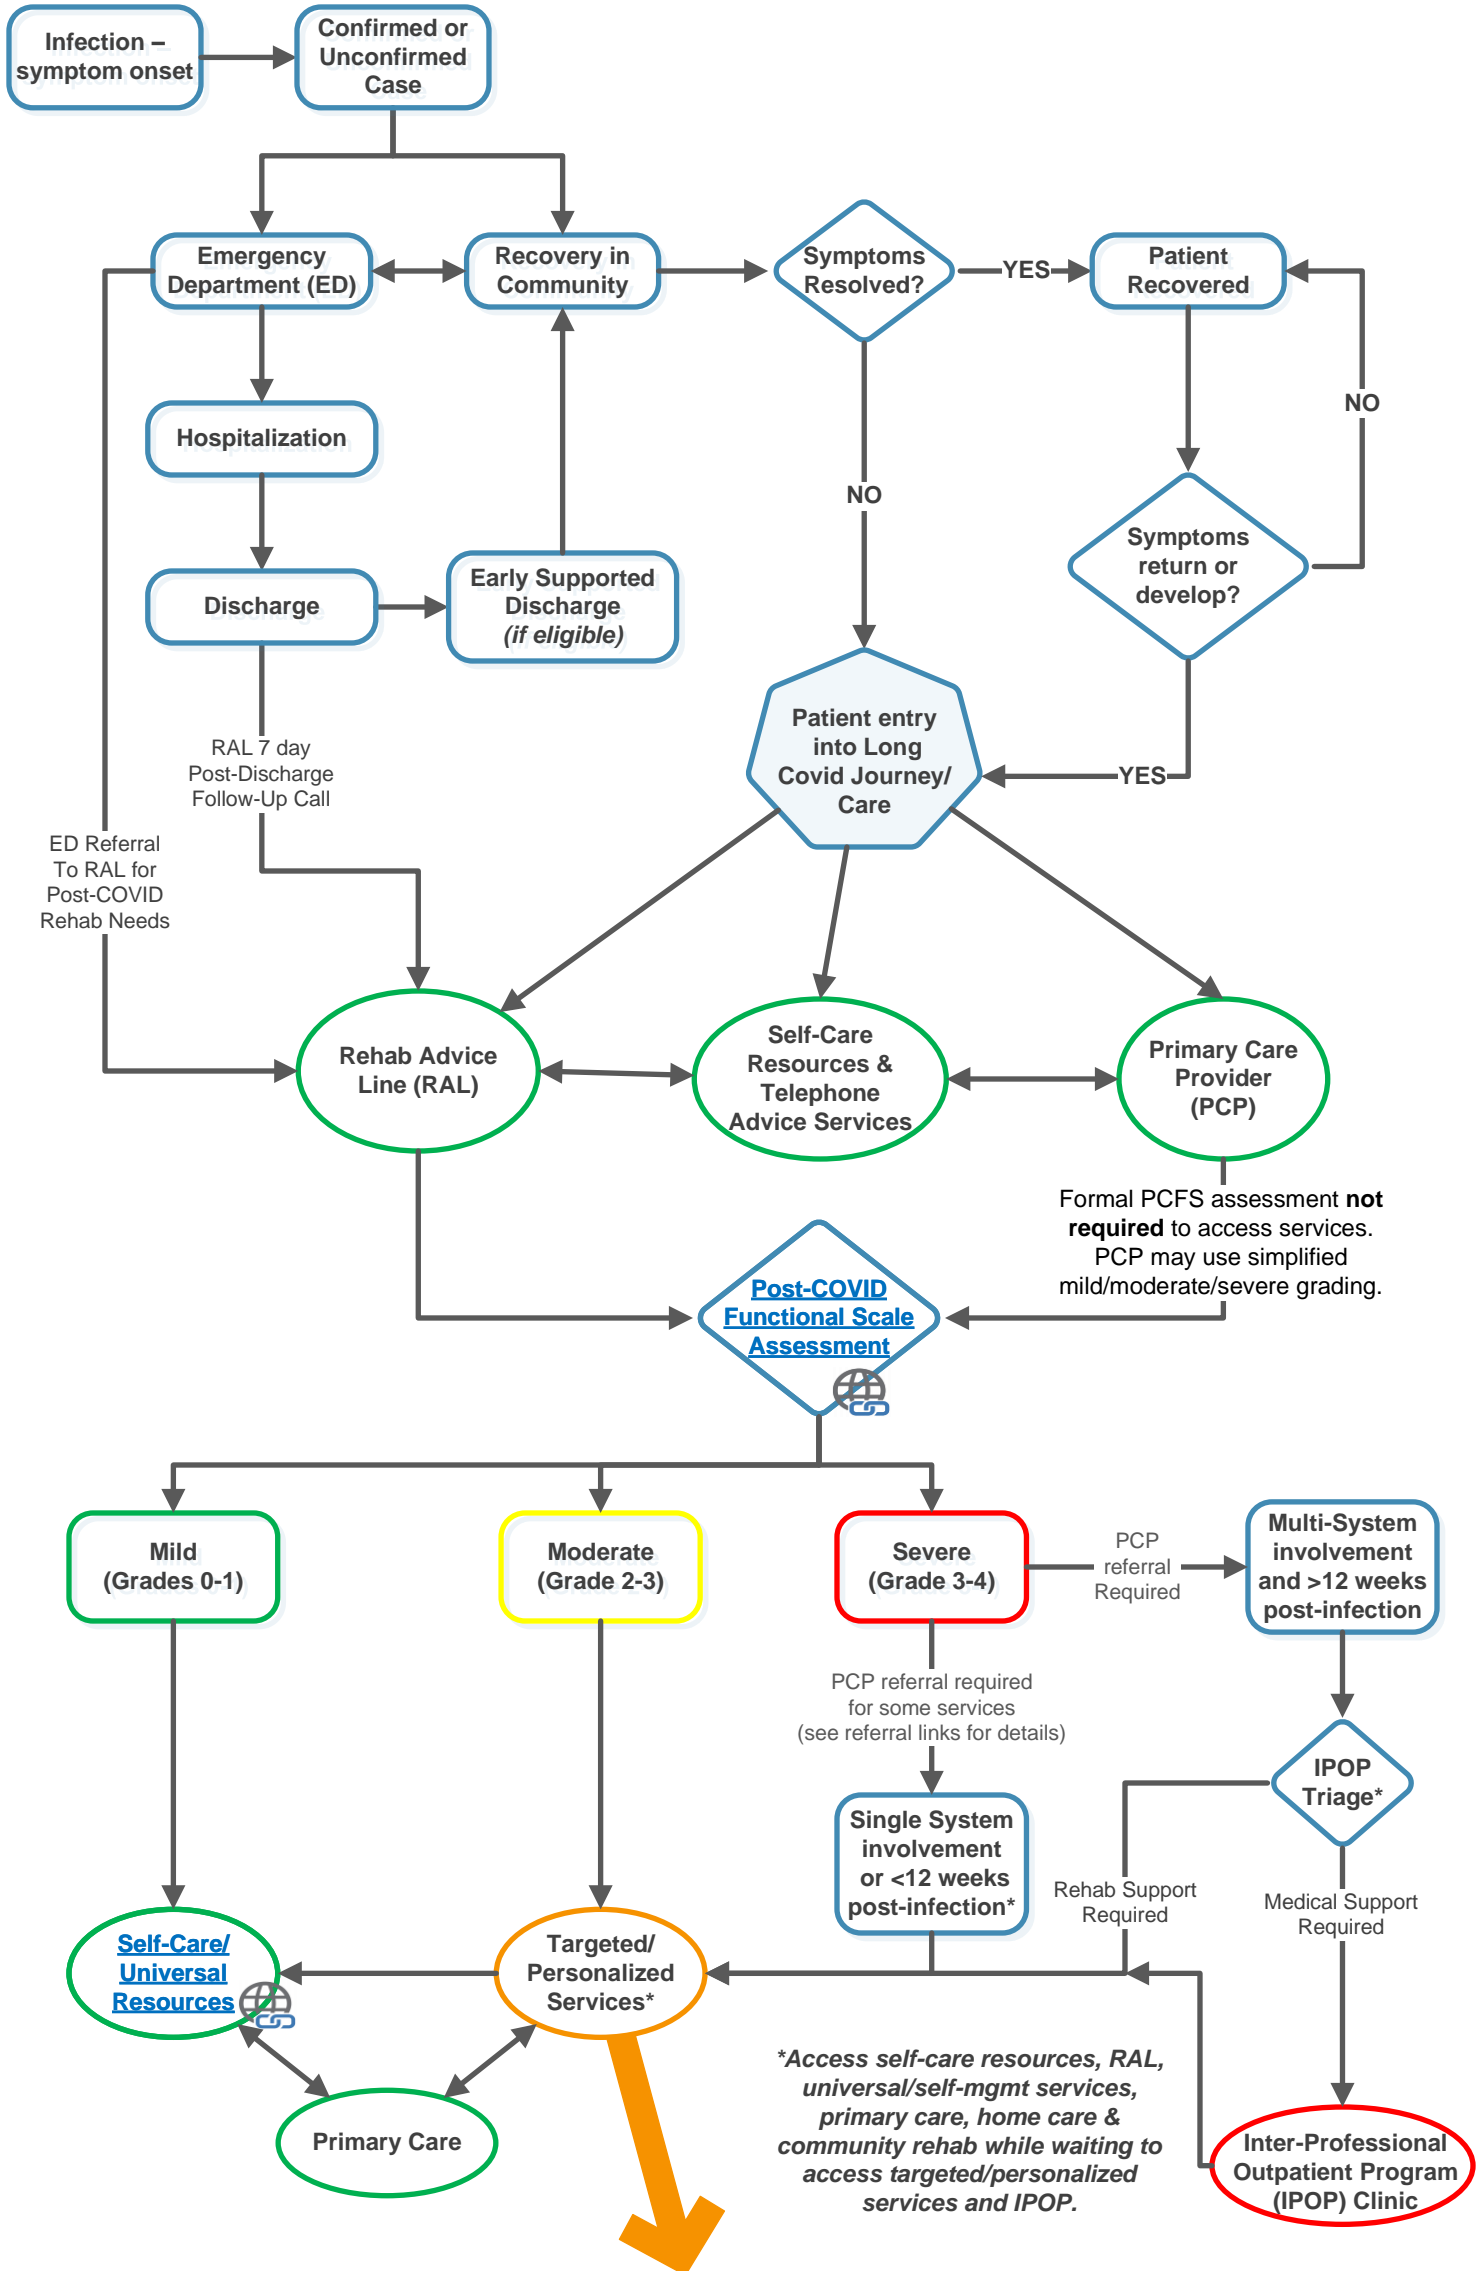

Provincial Adult Long COVID Pathway

Zone Listings of Long COVID Targeted/Personalized Services & Specialty Clinics

North Zone	Edmonton Zone	Central Zone	Calgary Zone	South Zone
----------------------------	-------------------------------	------------------------------	------------------------------	----------------------------