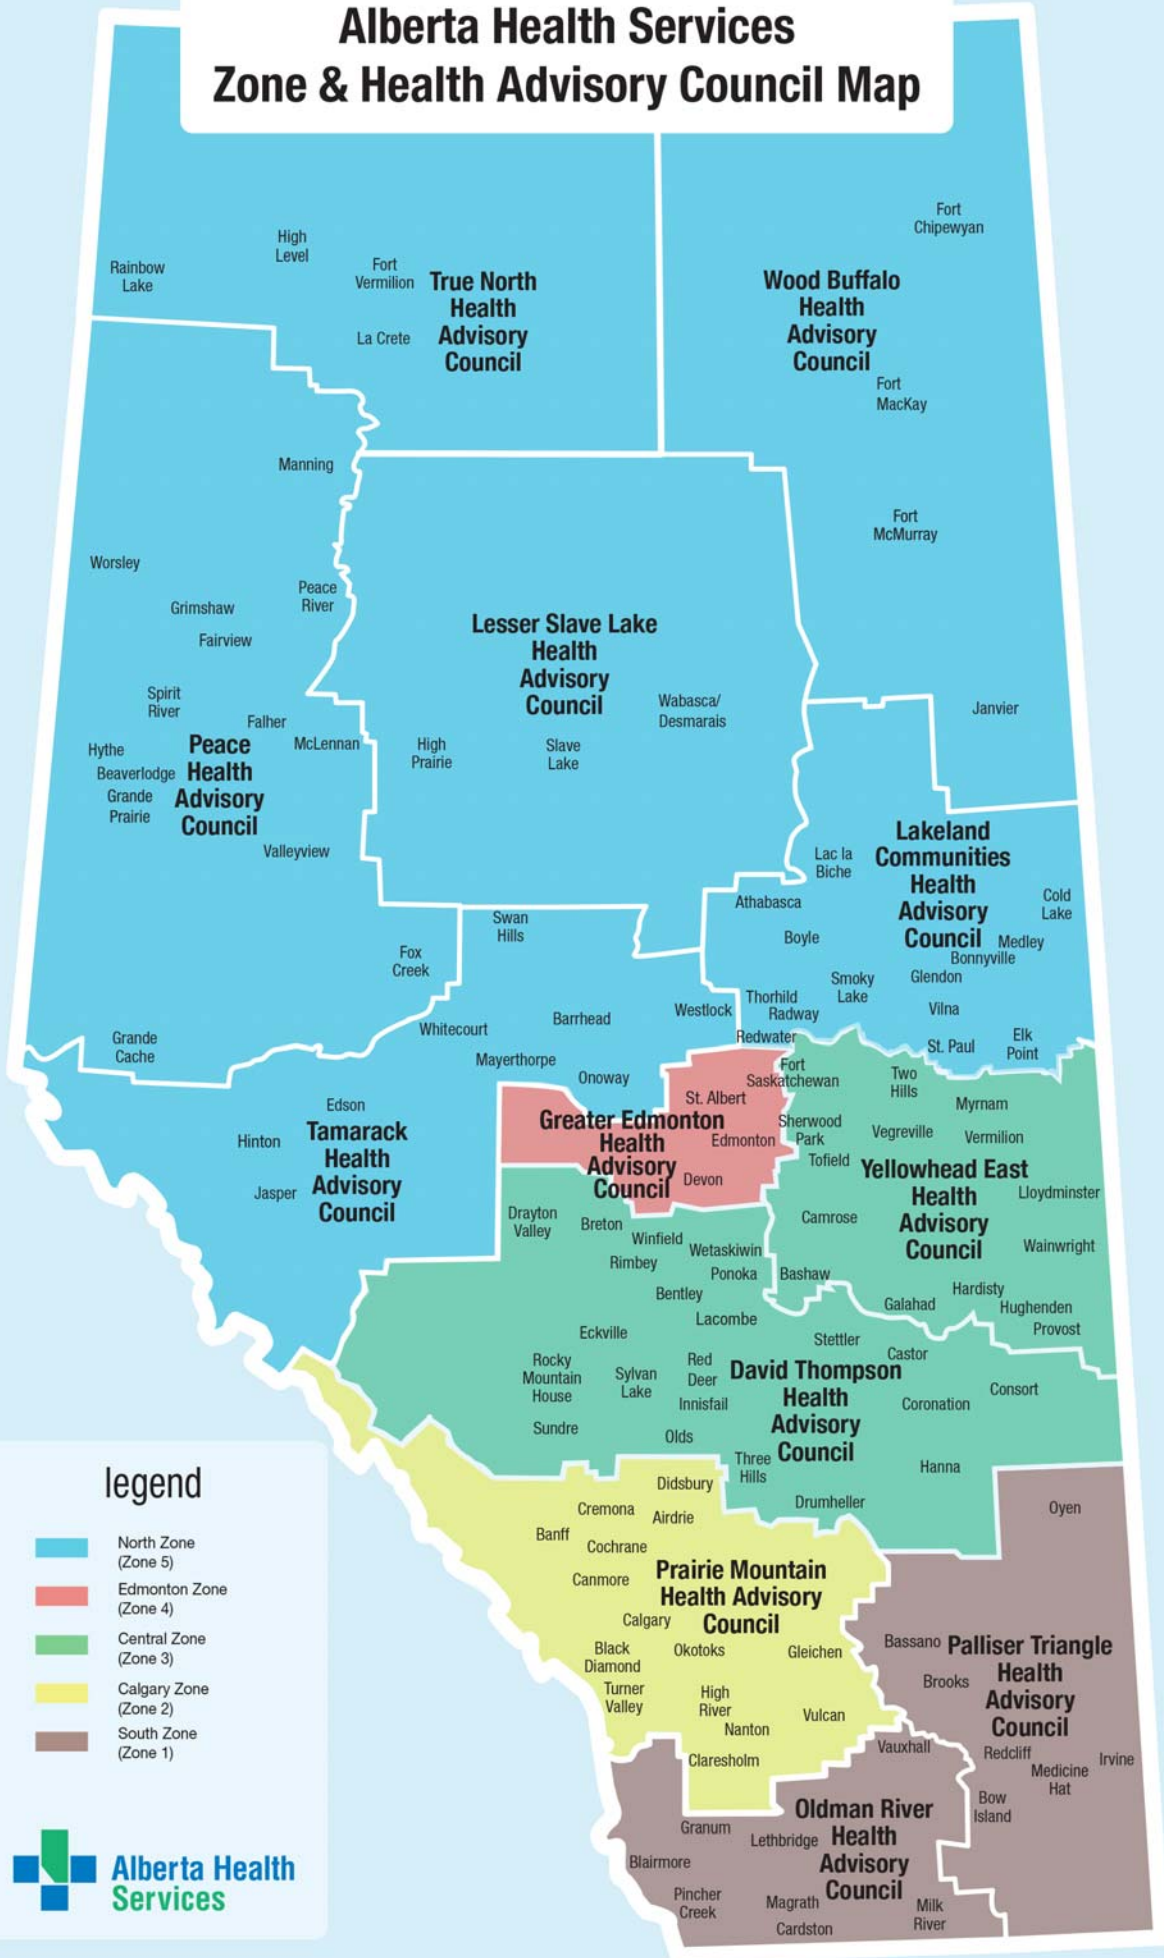

# Alberta Health Services Zone & Health Advisory Council Map

## Legend

- North Zone (Zone 5)
- Edmonton Zone (Zone 4)
- Central Zone (Zone 3)
- Calgary Zone (Zone 2)
- South Zone (Zone 1)