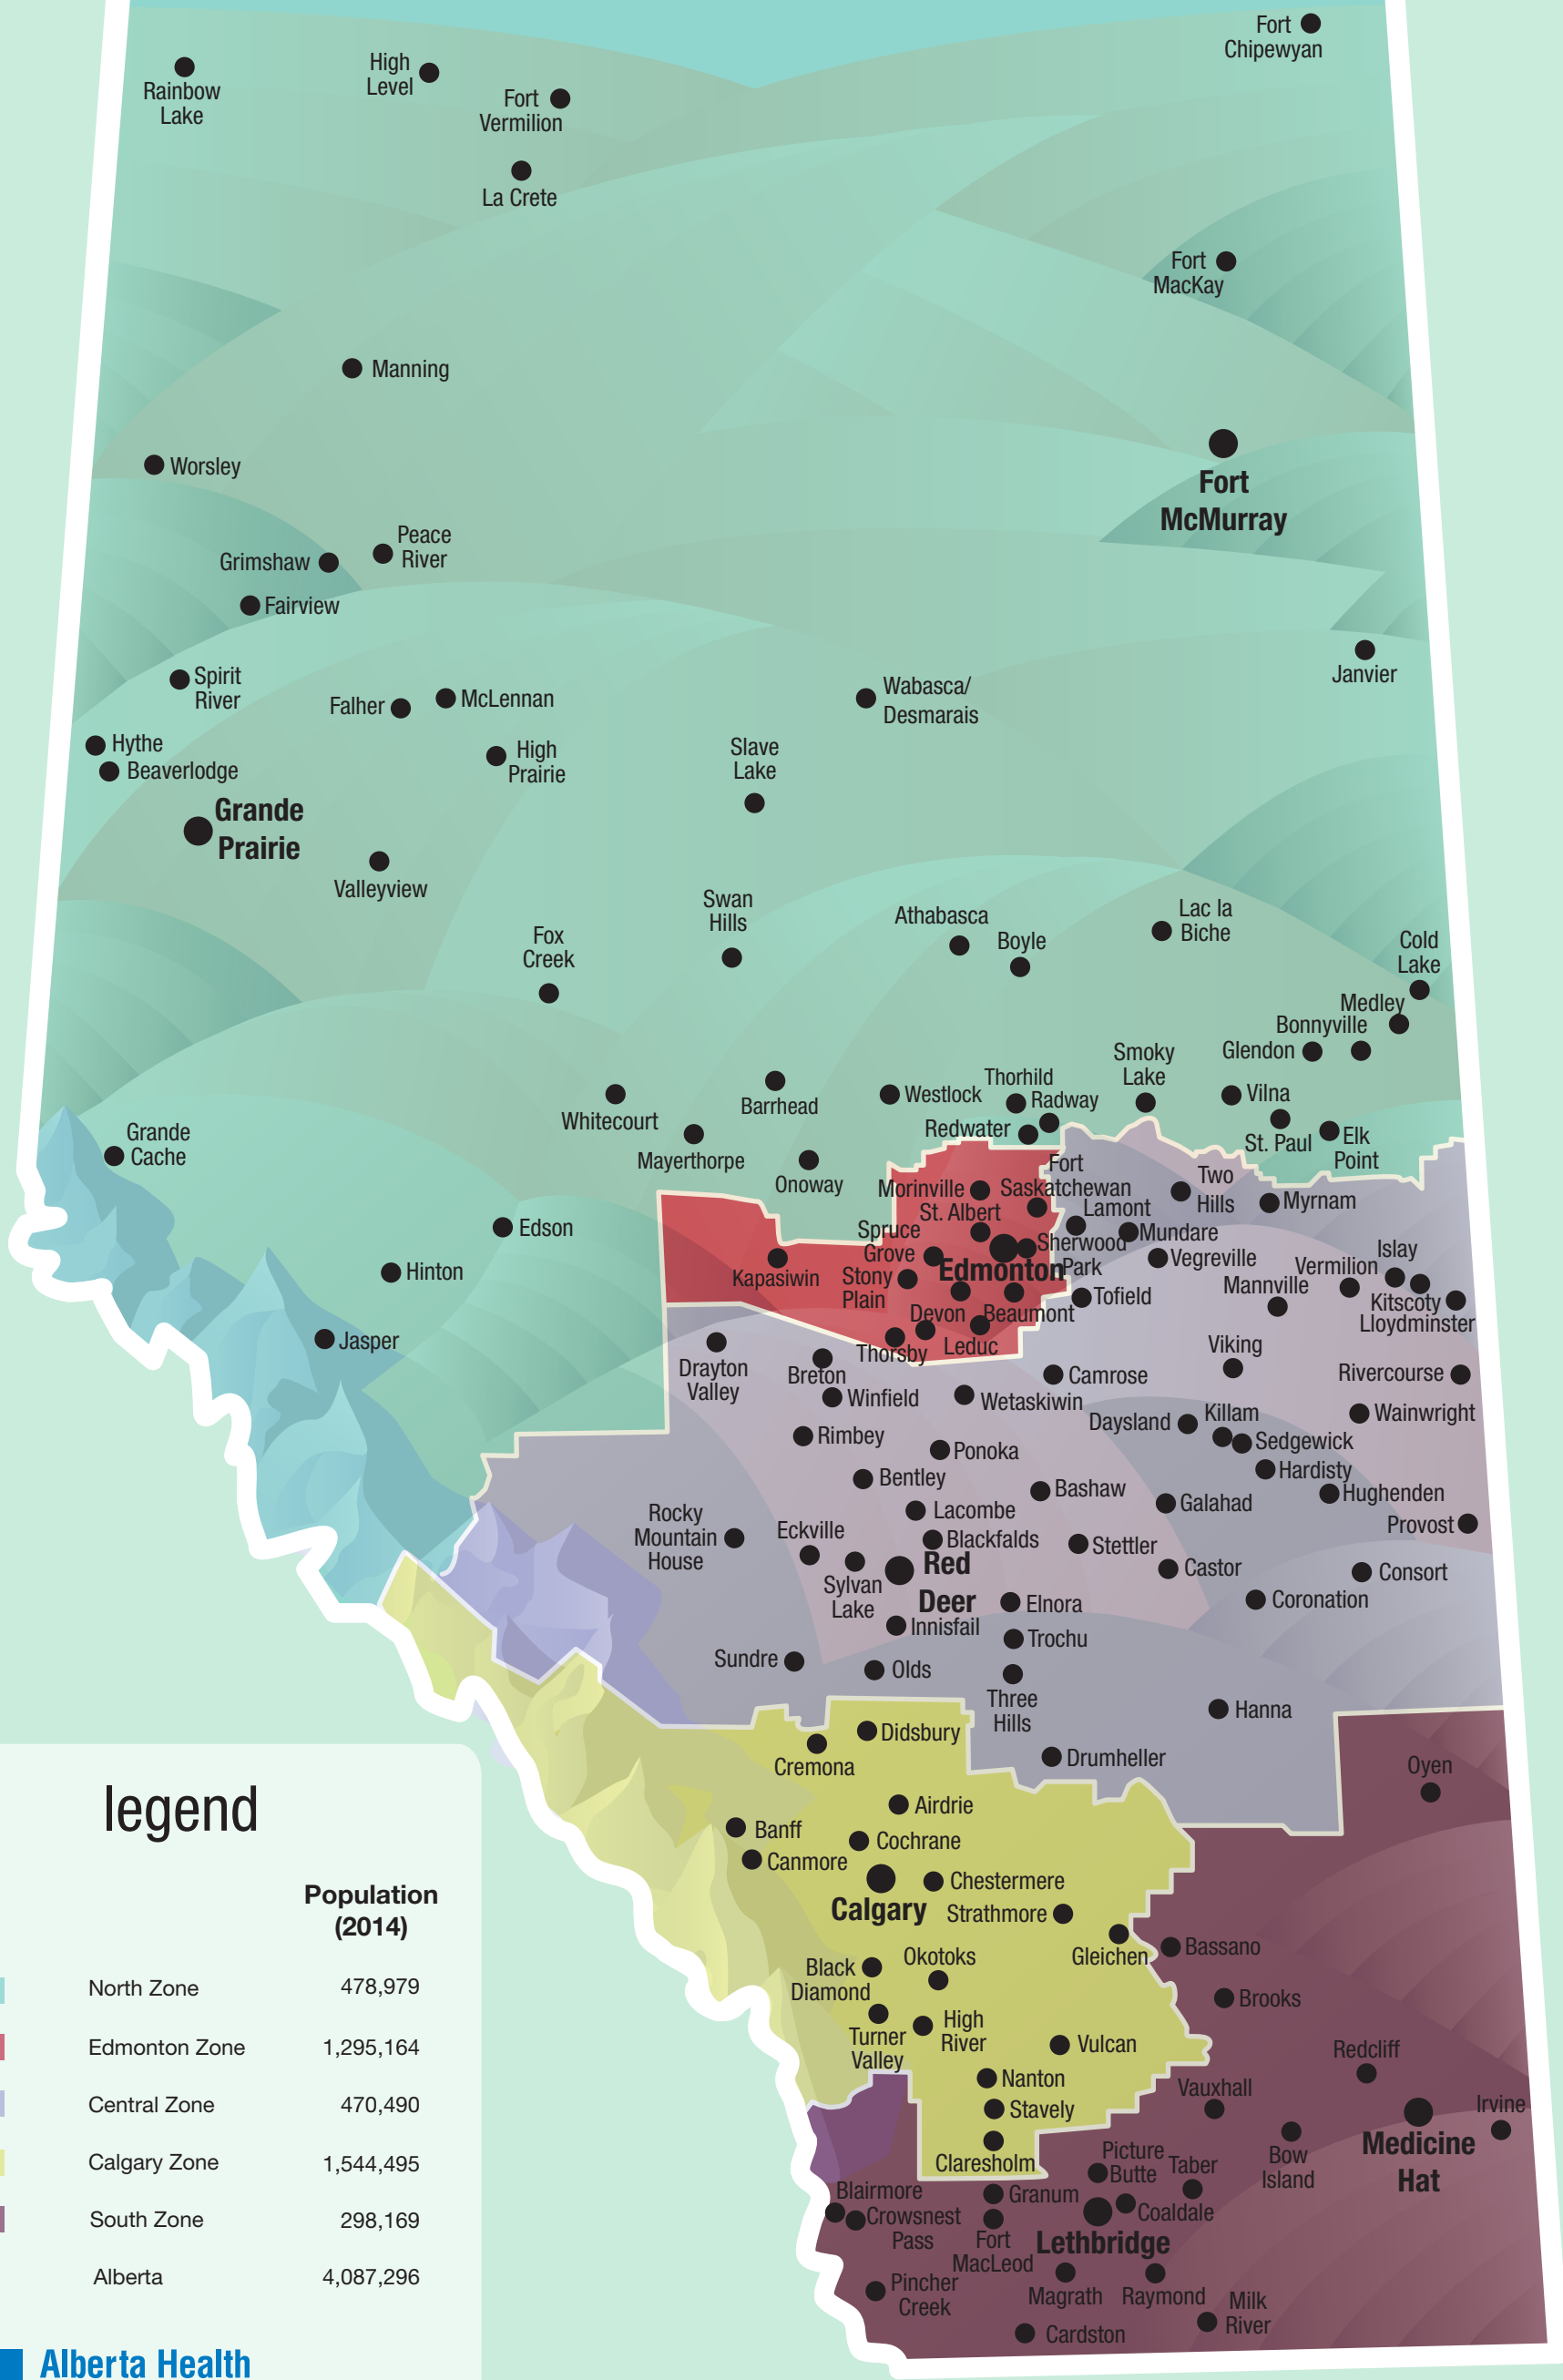

Alberta Health Services Zone Map

Legend

	Population (2014)
	North Zone 478,979
	Edmonton Zone 1,295,164
	Central Zone 470,490
	Calgary Zone 1,544,495
	South Zone 298,169
	Alberta 4,087,296